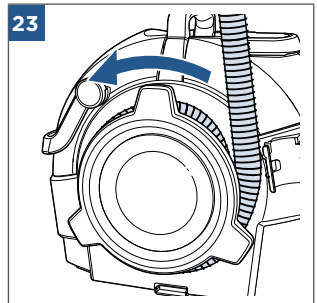

.....8

Wash & Protect Pro, Oxygen Boost

©2022 BISSELL Inc. All rights reserved.
Part Number 1629415 10/21
global.BISSELL.com