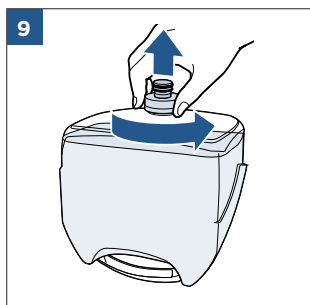

.....8

Wash & Protect Pro, Oxygen Boost

©2022 BISSELL Inc. All rights reserved.
Part Number 1629415 10/21
global.BISSELL.com