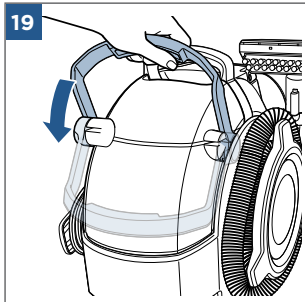

.....8

Wash & Protect Pro, Oxygen Boost

©2022 BISSELL Inc. All rights reserved.
Part Number 1629415 10/21
global.BISSELL.com