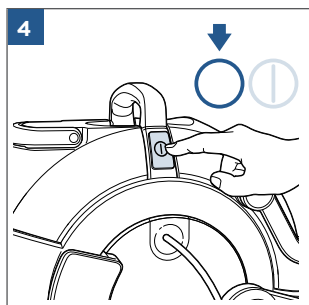

.....8

Wash & Protect Pro, Oxygen Boost

©2022 BISSELL Inc. All rights reserved.
Part Number 1629415 10/21
global.BISSELL.com