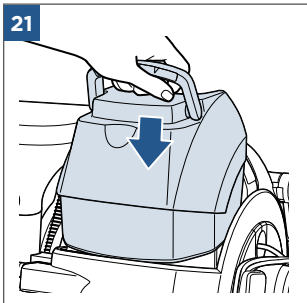

.....8

Wash & Protect Pro, Oxygen Boost

©2022 BISSELL Inc. All rights reserved.
Part Number 1629415 10/21
global.BISSELL.com