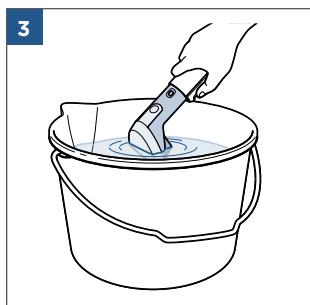

.....8

Wash & Protect Pro, Oxygen Boost

©2022 BISSELL Inc. All rights reserved.
Part Number 1629415 10/21
global.BISSELL.com