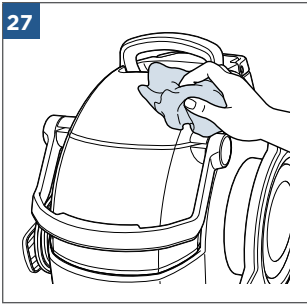

.....8

Wash & Protect Pro, Oxygen Boost

©2022 BISSELL Inc. All rights reserved.
Part Number 1629415 10/21
global.BISSELL.com