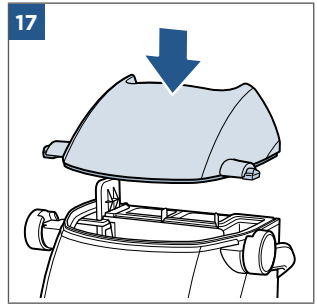

.....8

Wash & Protect Pro, Oxygen Boost

©2022 BISSELL Inc. All rights reserved.
Part Number 1629415 10/21
global.BISSELL.com