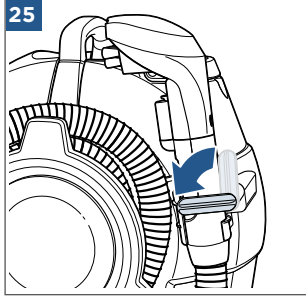

.....8

Wash & Protect Pro, Oxygen Boost

©2022 BISSELL Inc. All rights reserved.
Part Number 1629415 10/21
global.BISSELL.com