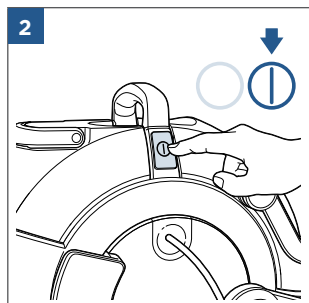

.....8

Wash & Protect Pro, Oxygen Boost

©2022 BISSELL Inc. All rights reserved.
Part Number 1629415 10/21
global.BISSELL.com