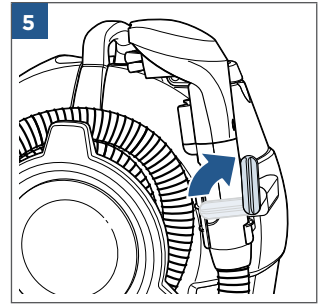

.....8

Wash & Protect Pro, Oxygen Boost

©2022 BISSELL Inc. All rights reserved.
Part Number 1629415 10/21
global.BISSELL.com