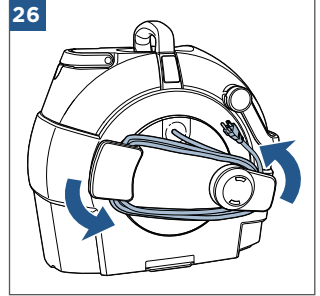

.....8

Wash & Protect Pro, Oxygen Boost

©2022 BISSELL Inc. All rights reserved.
Part Number 1629415 10/21
global.BISSELL.com