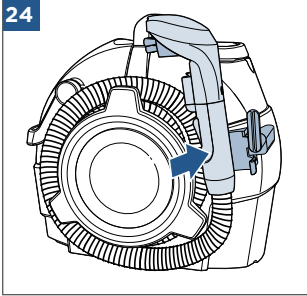

.....8

Wash & Protect Pro, Oxygen Boost

©2022 BISSELL Inc. All rights reserved.
Part Number 1629415 10/21
global.BISSELL.com