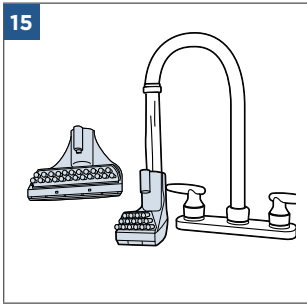

.....8

Wash & Protect Pro, Oxygen Boost

©2022 BISSELL Inc. All rights reserved.
Part Number 1629415 10/21
global.BISSELL.com