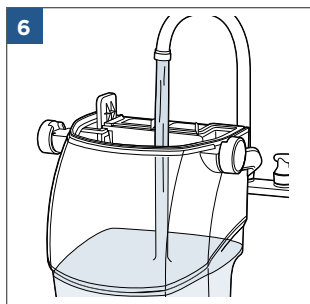

.....8

Wash & Protect Pro, Oxygen Boost

©2022 BISSELL Inc. All rights reserved.
Part Number 1629415 10/21
global.BISSELL.com