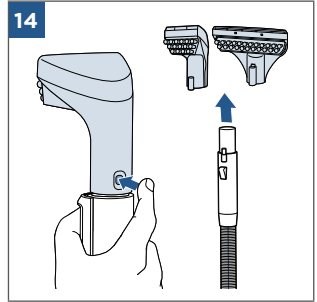

.....8

Wash & Protect Pro, Oxygen Boost

©2022 BISSELL Inc. All rights reserved.
Part Number 1629415 10/21
global.BISSELL.com